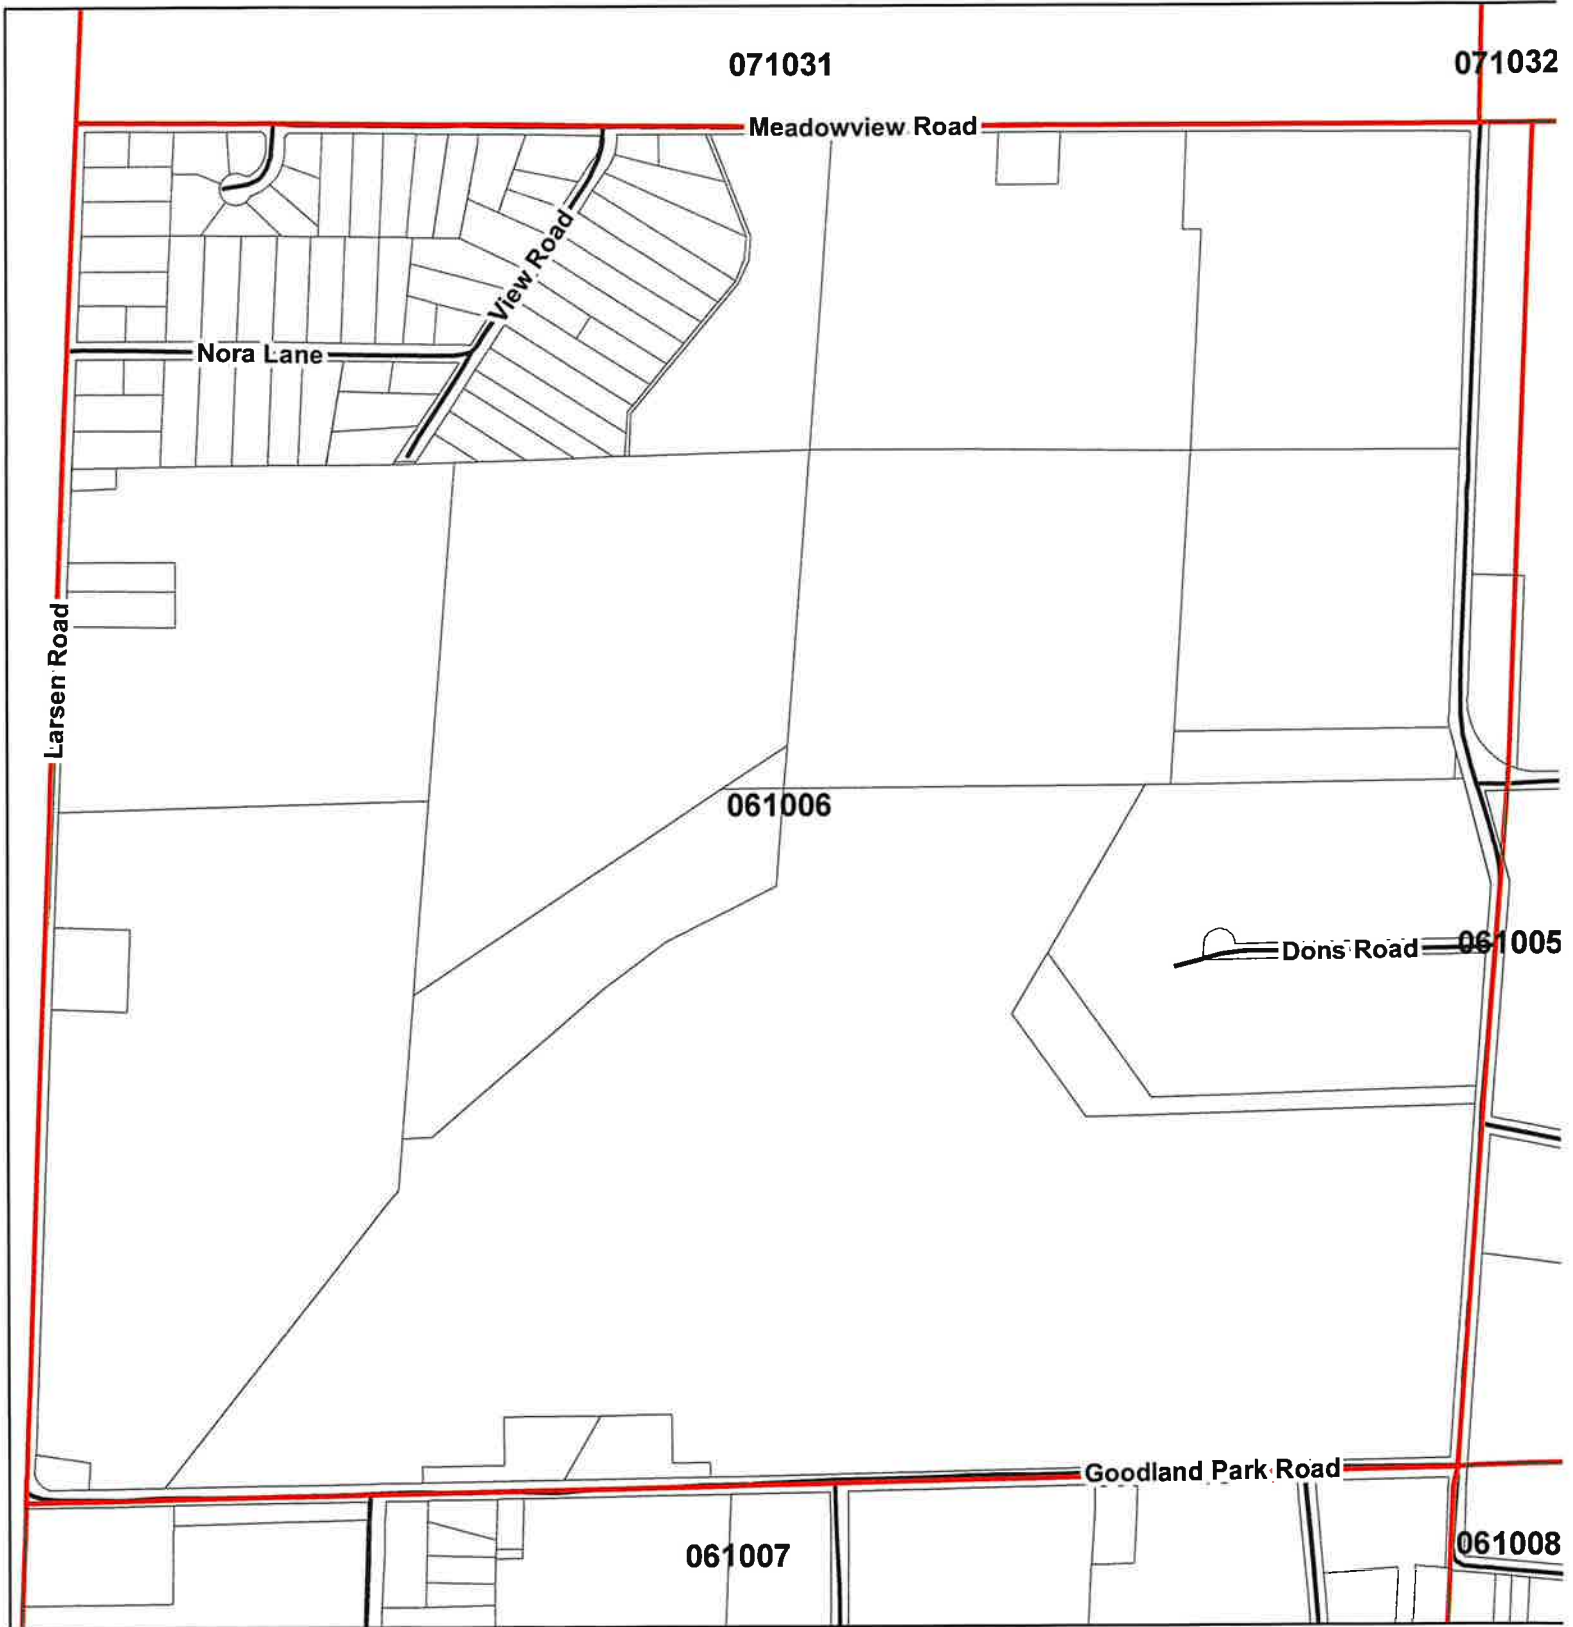

Camp Leonard Road

Bible Camp Road

061008

061009

061010

0 375 750 1,500 Feet

Data Acquired from the  
Dane County Land Information Office

071031

061008

061009

0 375 750 1,500 Feet

Data Acquired from the  
Dane County Land Information Office

0 385 770 1,540 Feet

Data Acquired from the  
Dane County Land Information Office

0 385 770 1,540 Feet

Data Acquired from the  
Dane County Land Information Office

0 385 770 1,540 Feet

Data Acquired from the  
Dane County Land Information Office

Data Acquired from the  
Dane County Land Information Office

0 385 770 1,540 Feet

Data Acquired from the  
Dane County Land Information Office