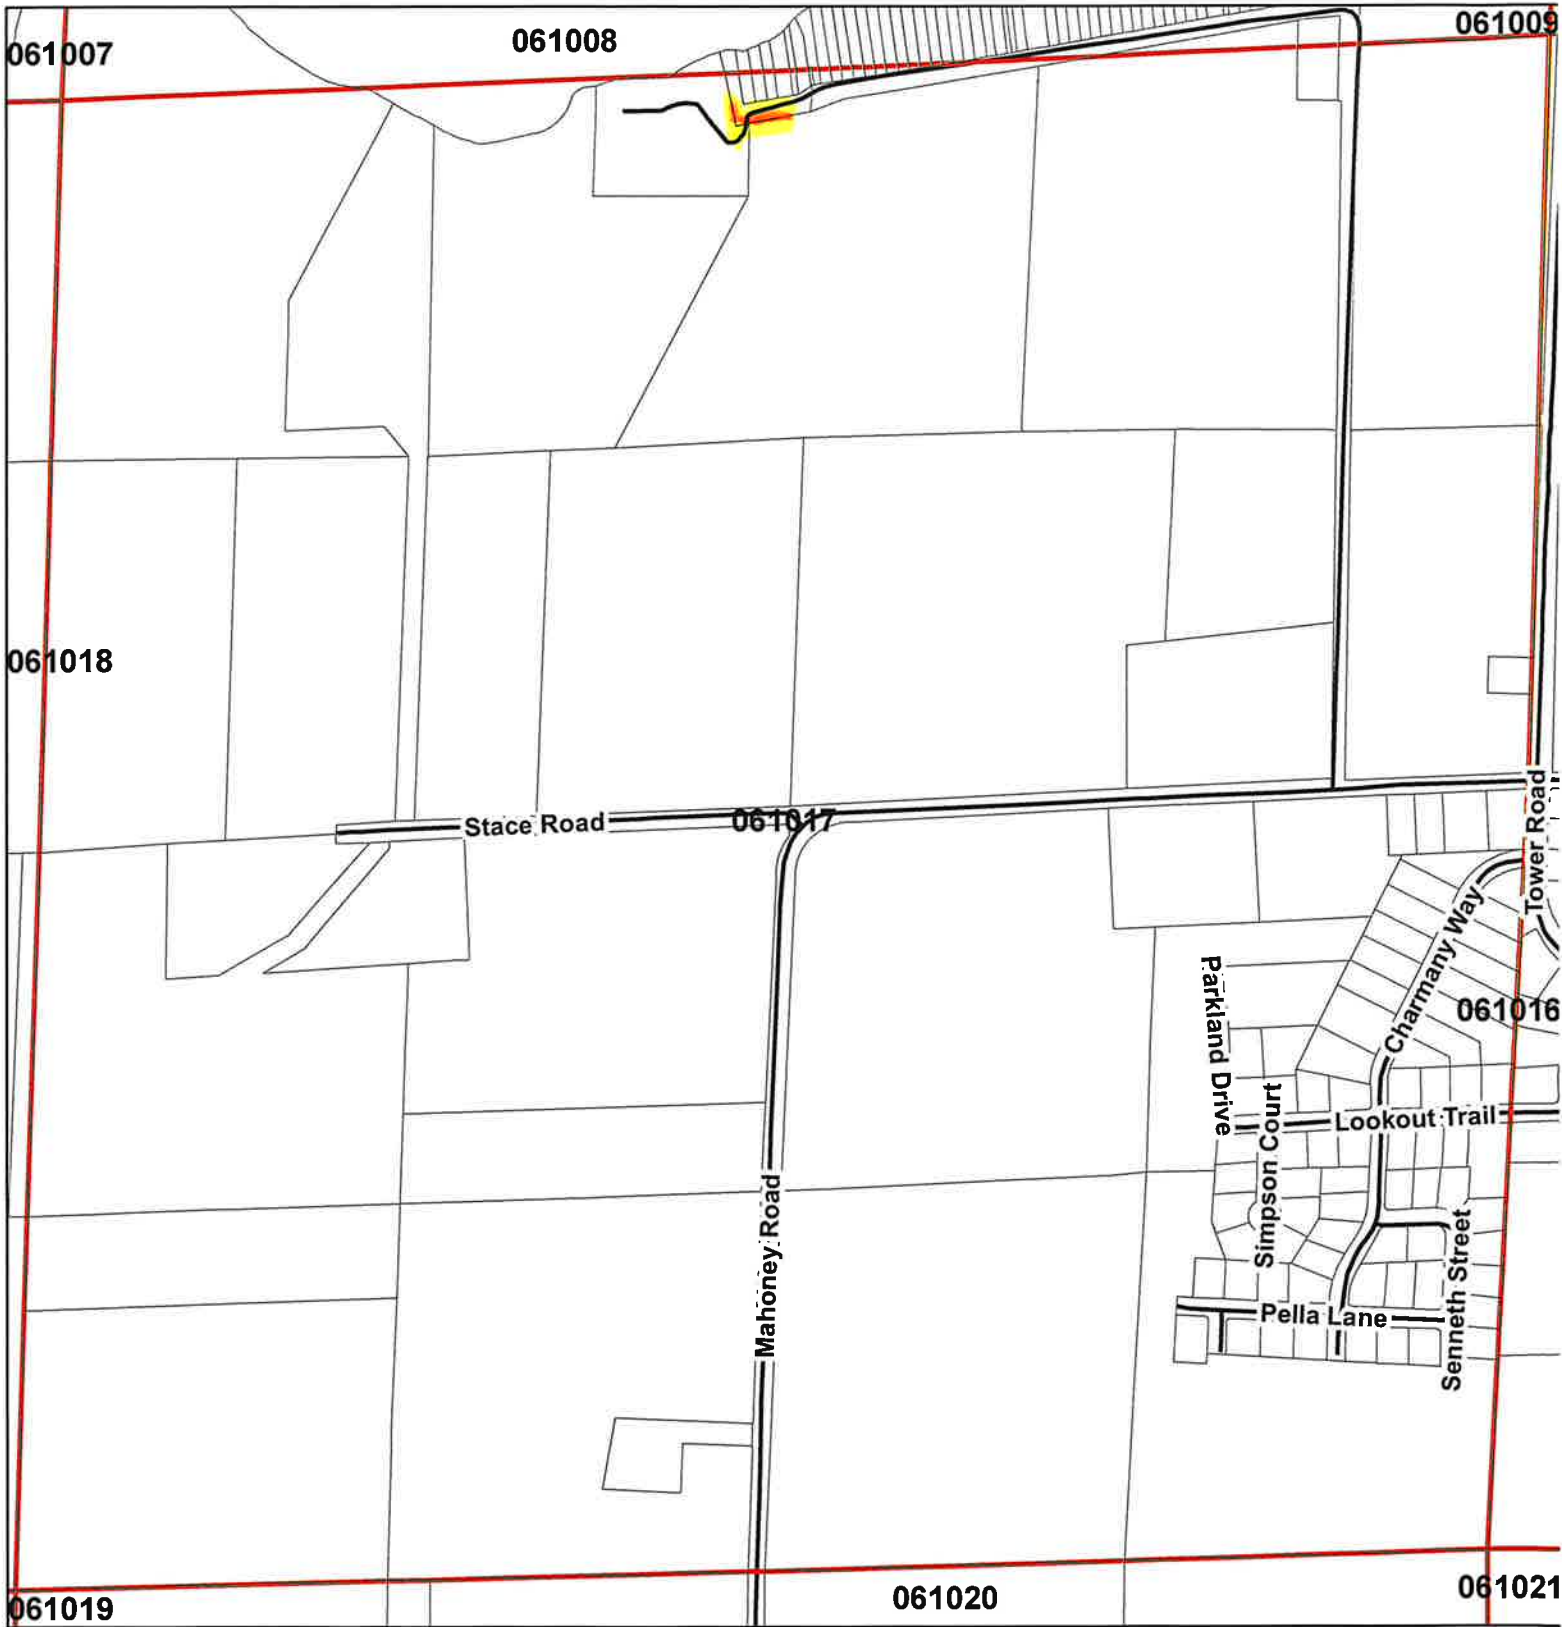

0 362.5 725 1,450 Feet

Data Acquired from the  
Dane County Land Information Office

Data Acquired from the  
Dane County Land Information Office

Data Acquired from the  
Dane County Land Information Office

Data Acquired from the  
Dane County Land Information Office

Data Acquired from the  
Dane County Land Information Office

0 362.5 725 1,450 Feet

Data Acquired from the  
Dane County Land Information Office

Data Acquired from the  
Dane County Land Information Office

0 362.5 725 1,450 Feet

Data Acquired from the  
Dane County Land Information Office

0 362.5 725 1,450 Feet

Data Acquired from the  
Dane County Land Information Office