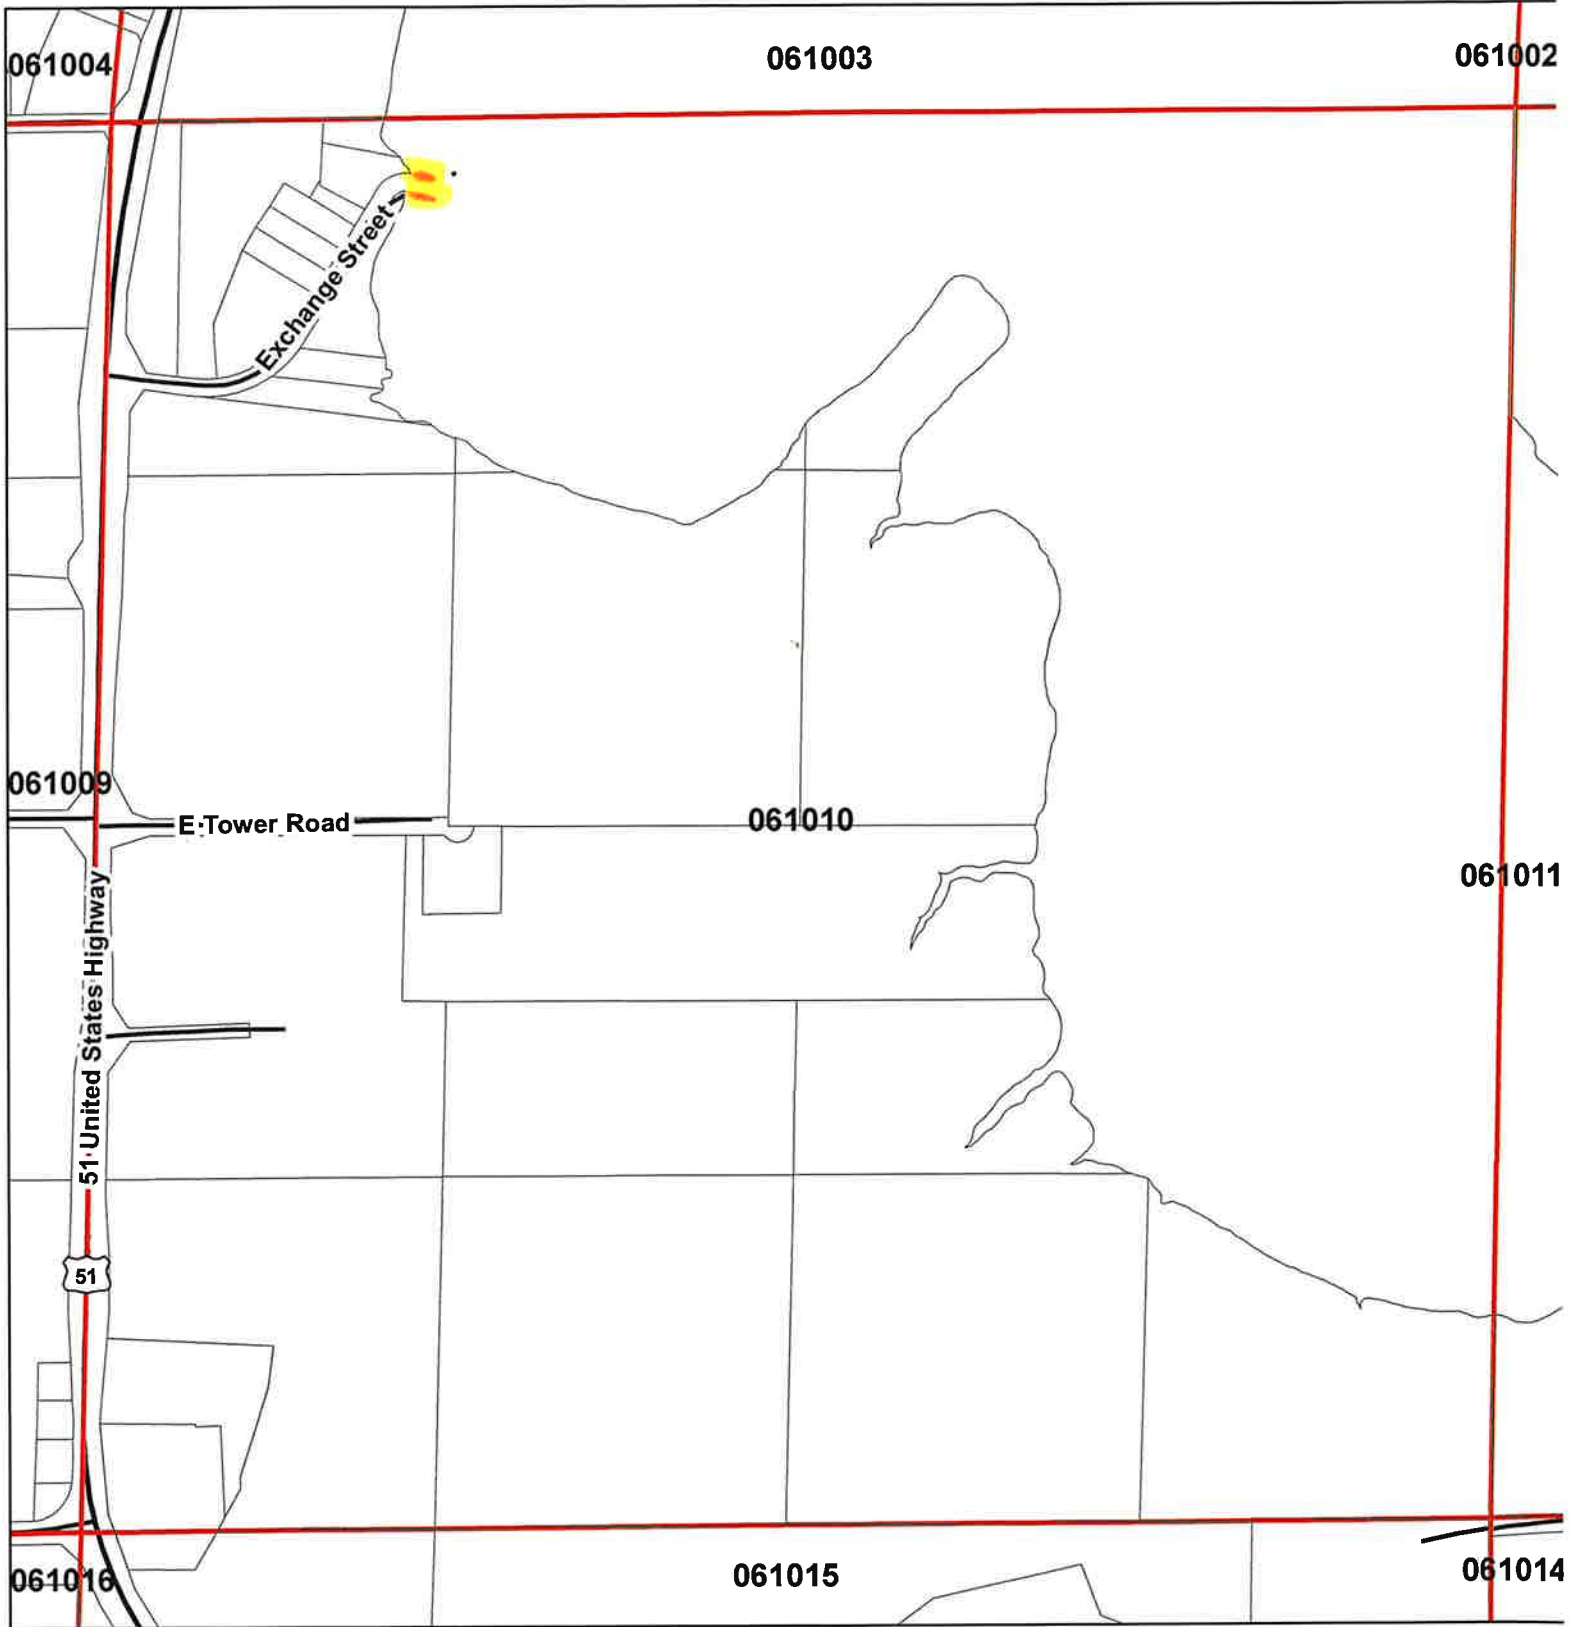

Camp Leonard Road

Bible Camp Road

061008

061009

061010

0 375 750 1,500 Feet

Data Acquired from the  
Dane County Land Information Office

071031

0 385 770 1,540 Feet

Data Acquired from the  
Dane County Land Information Office

Data Acquired from the  
Dane County Land Information Office

0 385 770 1,540 Feet

Data Acquired from the  
Dane County Land Information Office

0 362.5 725 1,450 Feet

Data Acquired from the  
Dane County Land Information Office

Data Acquired from the  
Dane County Land Information Office

Data Acquired from the  
Dane County Land Information Office

Data Acquired from the  
Dane County Land Information Office

Data Acquired from the  
Dane County Land Information Office

0 362.5 725 1,450 Feet

Data Acquired from the  
Dane County Land Information Office