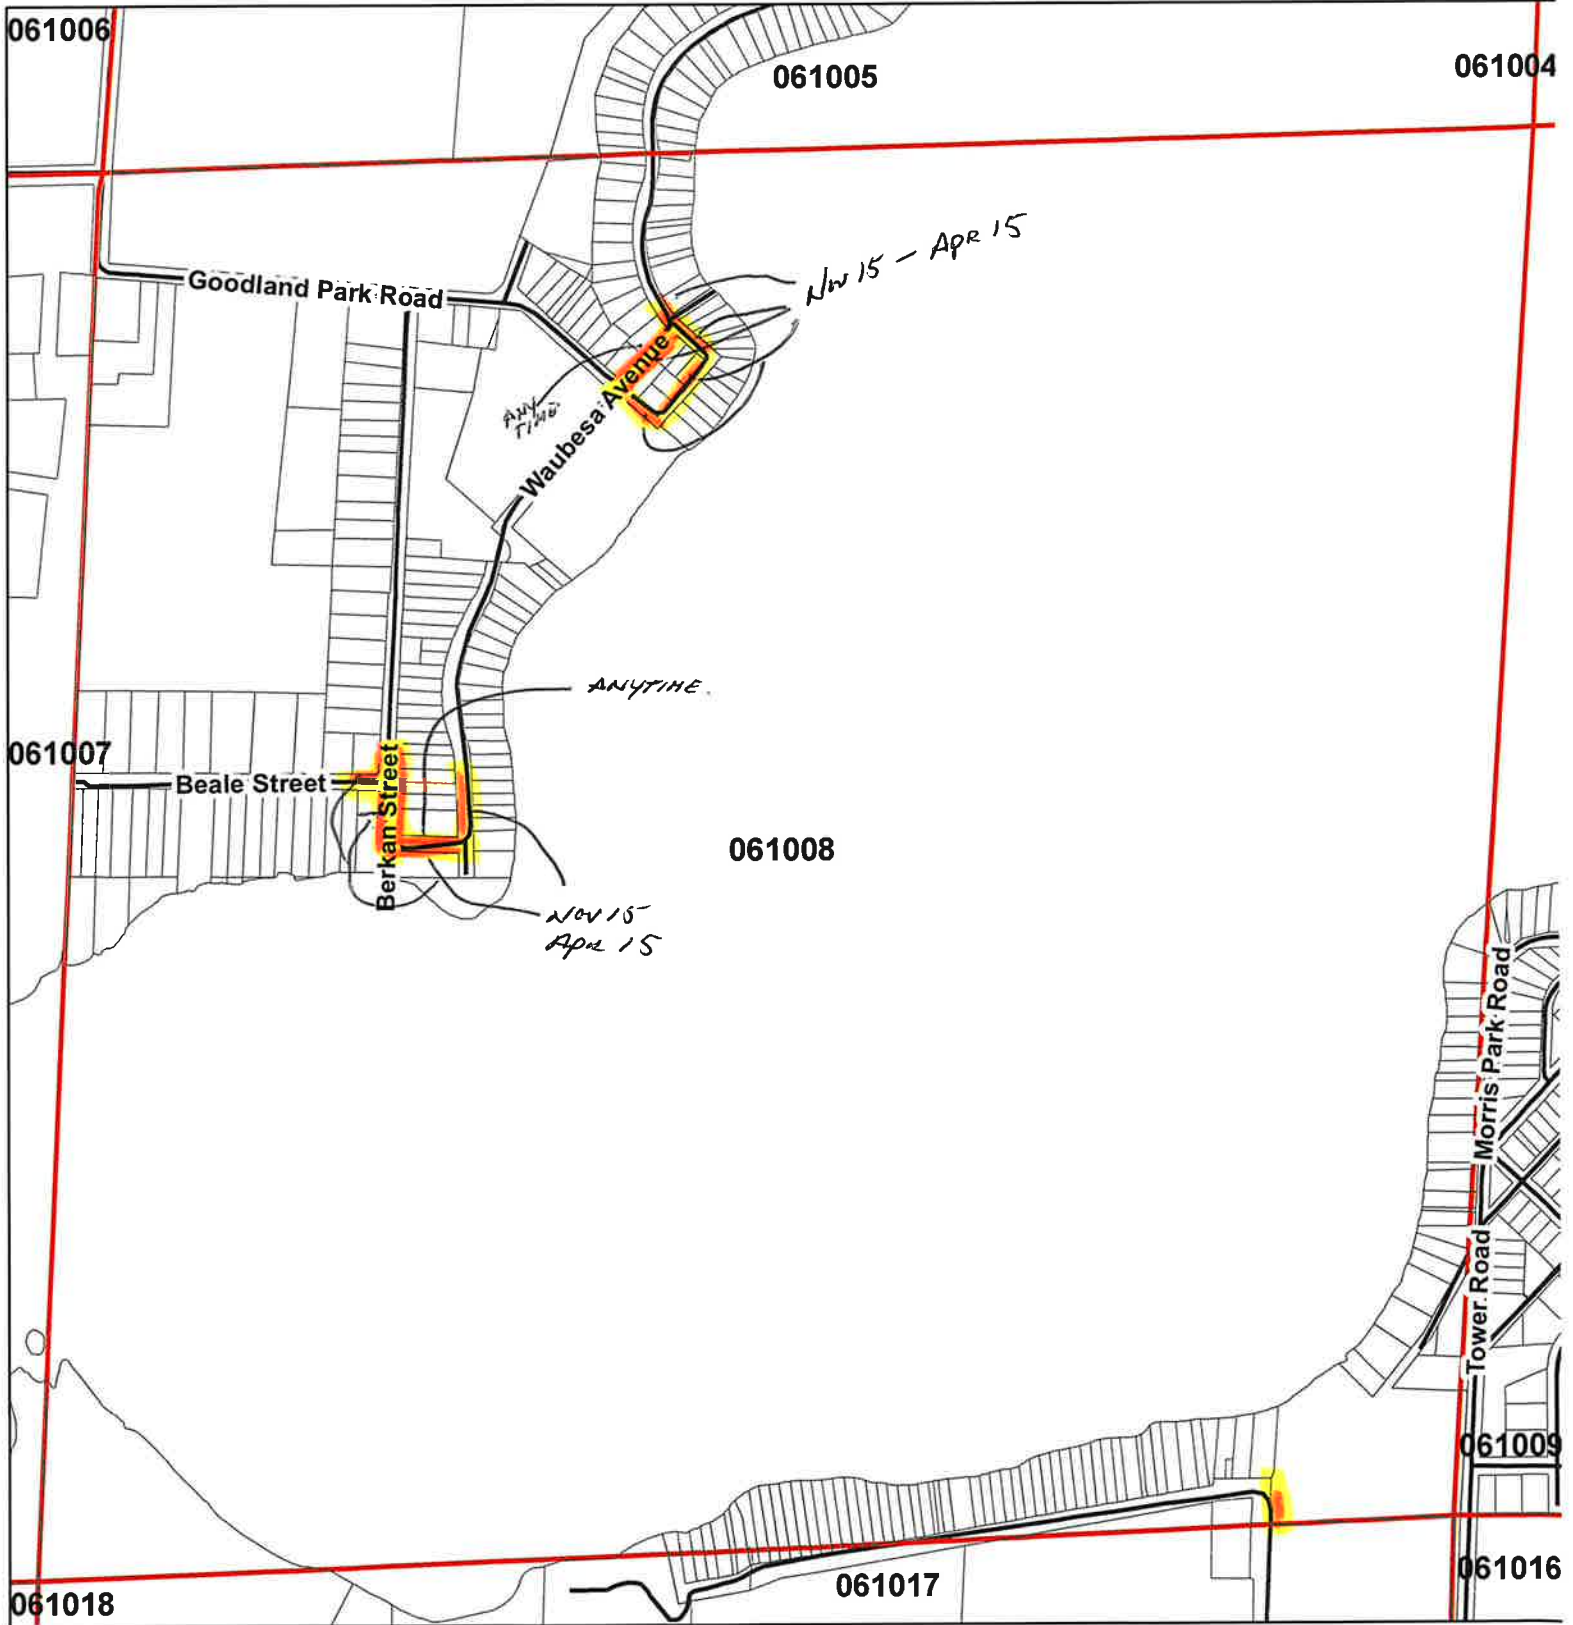

Camp Leonard Road

Bible Camp Road

061008

061009

061010

0 375 750 1,500 Feet

Data Acquired from the  
Dane County Land Information Office

071031

061008

061009

0 375 750 1,500 Feet

Data Acquired from the  
Dane County Land Information Office

0 385 770 1,540 Feet

Data Acquired from the  
Dane County Land Information Office

0 385 770 1,540 Feet

Data Acquired from the  
Dane County Land Information Office

0 385 770 1,540 Feet

Data Acquired from the  
Dane County Land Information Office

Data Acquired from the  
Dane County Land Information Office

0 385 770 1,540 Feet

Data Acquired from the  
Dane County Land Information Office

Data Acquired from the  
Dane County Land Information Office

Data Acquired from the  
Dane County Land Information Office

0 362.5 725 1,450 Feet

Data Acquired from the  
Dane County Land Information Office