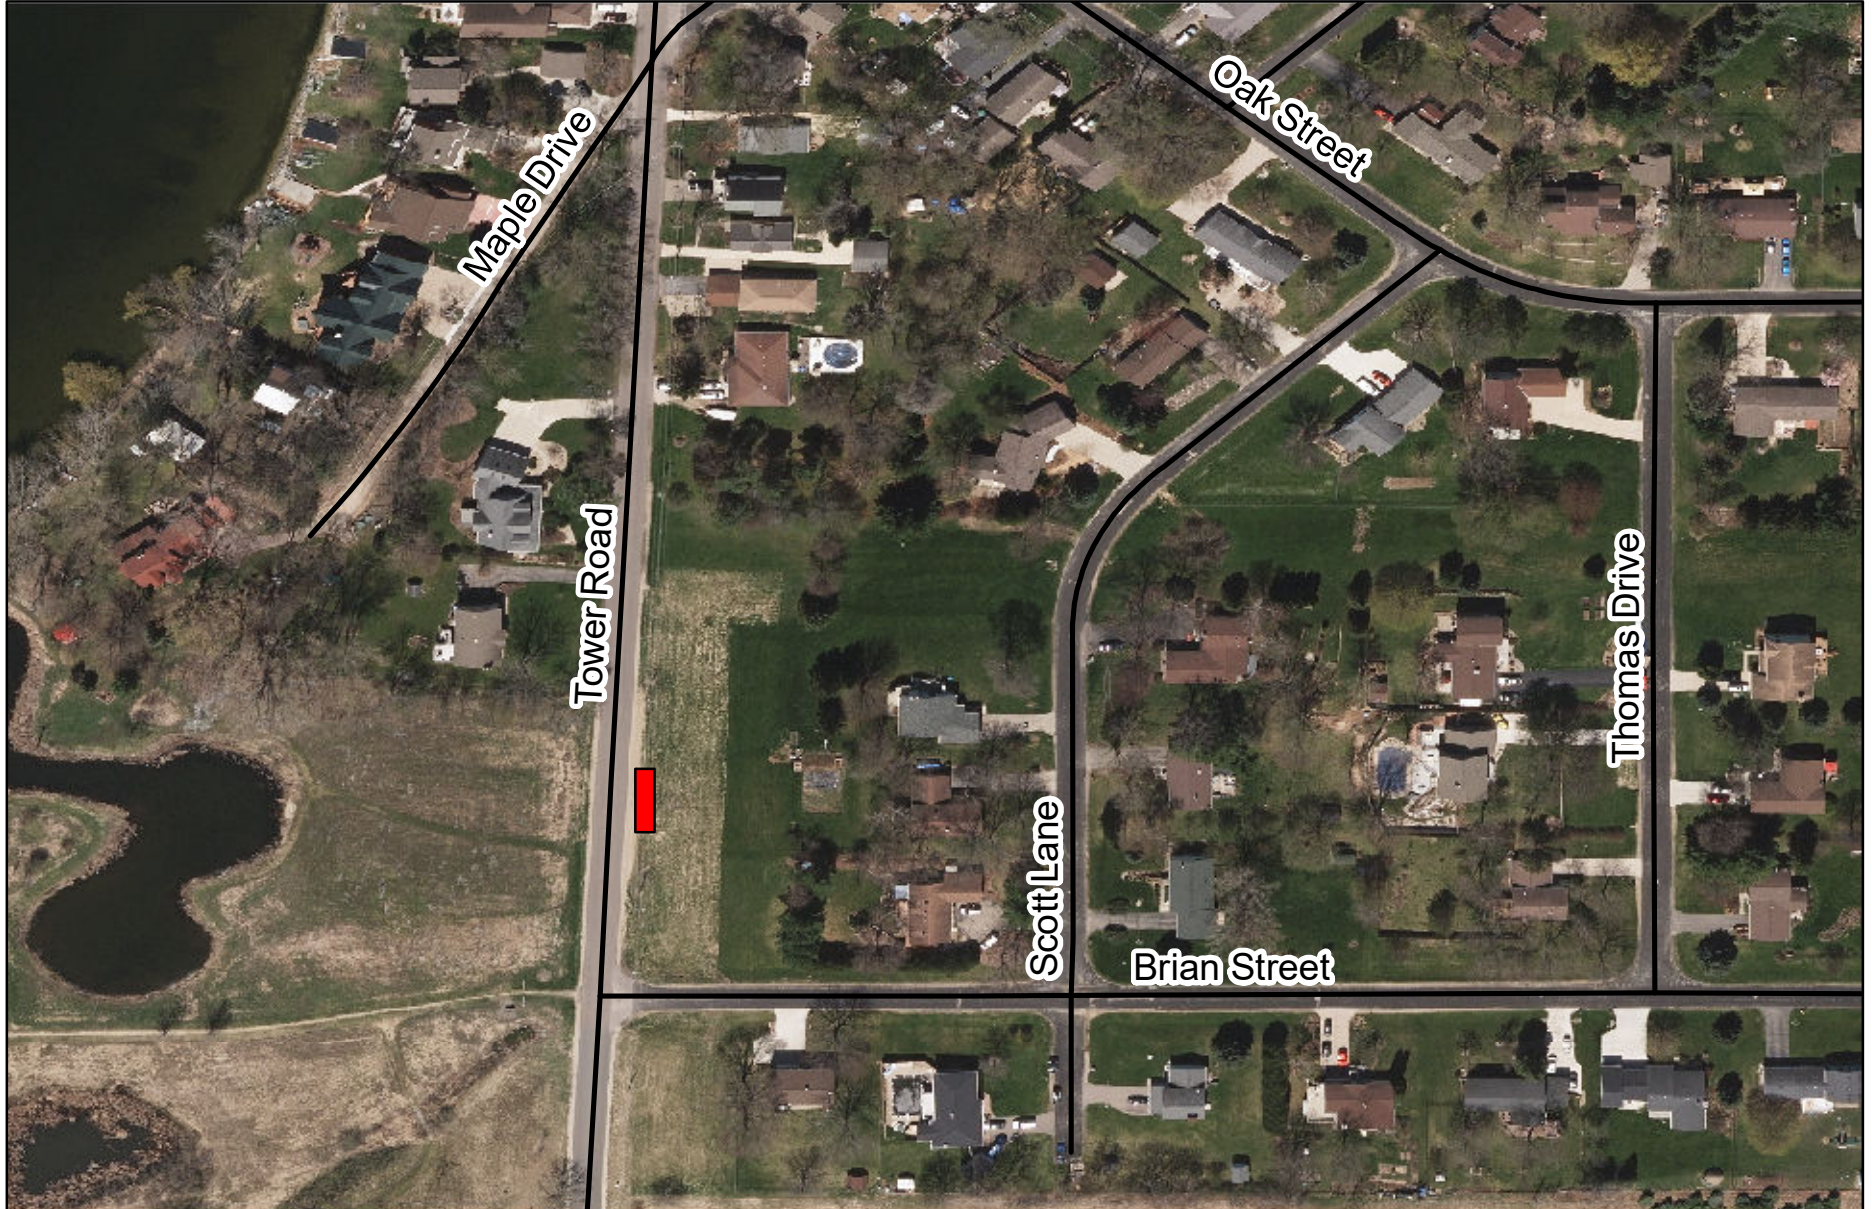

Town of Dunn Leaf Drop Off Site:
Dunn Heritage Park Parking Lot

 Leaf Drop Off Site