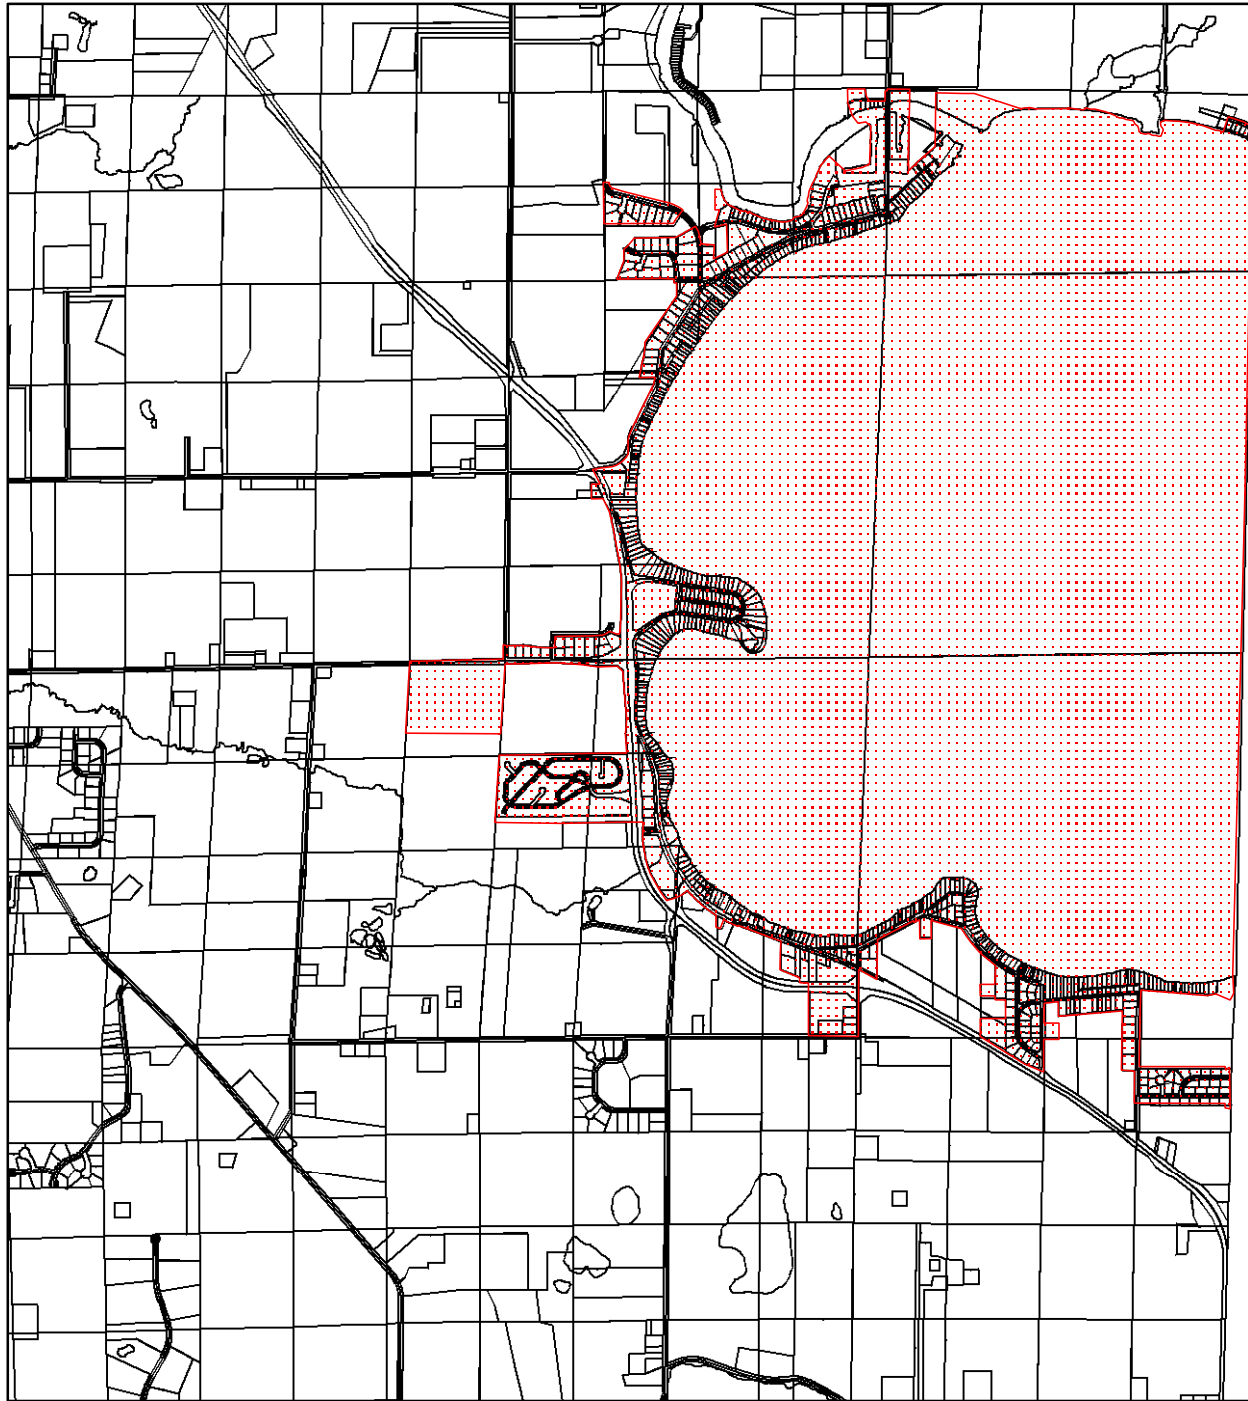

Kegonsa Limited Service Area Boundaries as of January 1, 1990

Legend

 LSA boundary

0 0.25 0.5 1 Miles

Source: Town of Dune GIS
Originator Base Map: Dane County Land Information Office