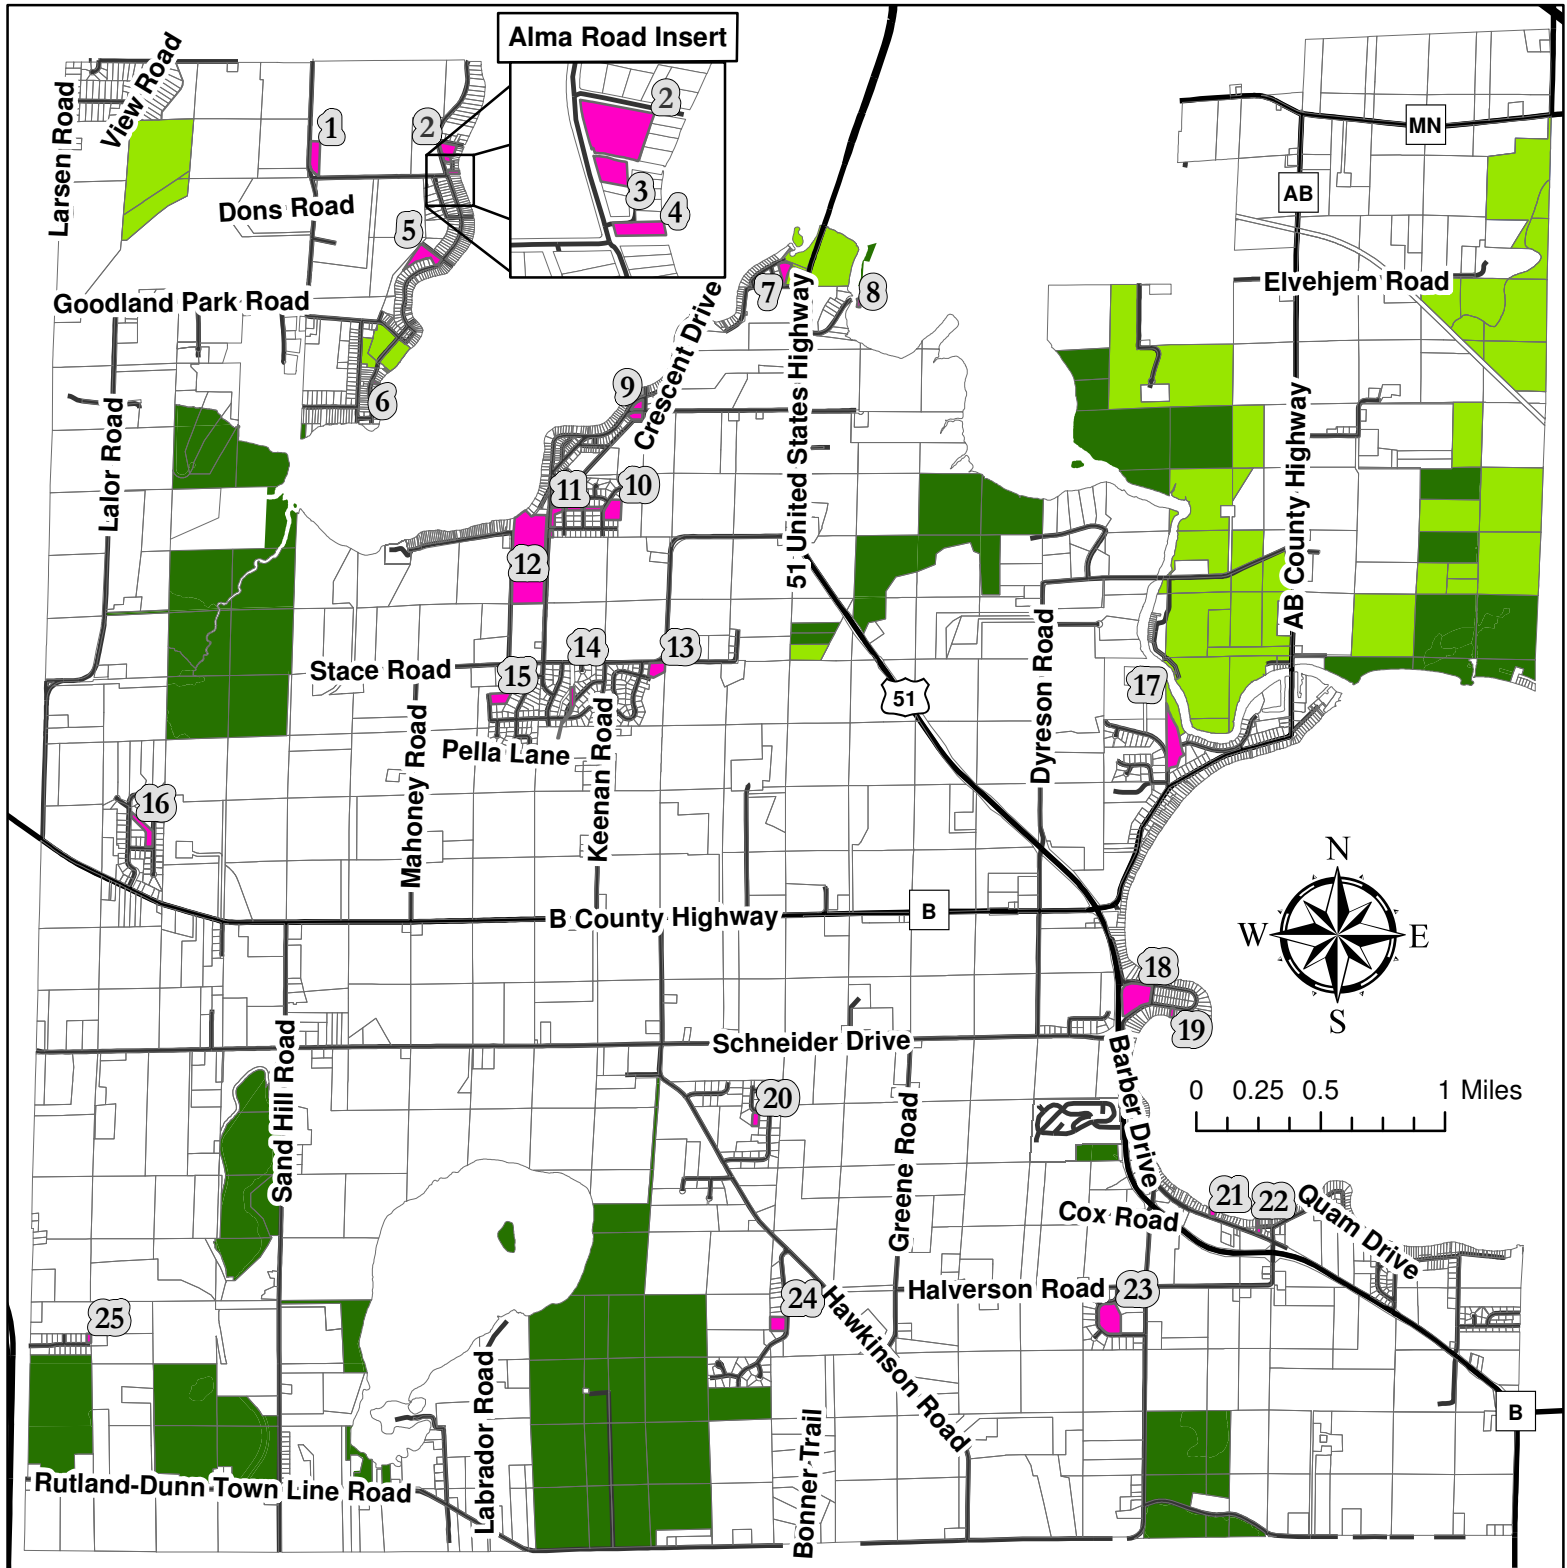

Town of Dunn Parks & Open Space Map

Town of Dunn Parks & Open Space Legend

- Wisconsin DNR
- Dane County Parks
- Town of Dunn Land

- | | | |
|--|--------------------------------------|---------------------------------|
| 1. Sinaiko Park | 10. Spartan Hills Park | 19. Colladay Pt. Drive (Lot 29) |
| 2. McConnell Street Boat Launch | 11. Spartan Hills Greenway | 20. Lally's Oakview |
| 3. Segebrecht Property | 12. Dunn Heritage Park | 21. Drainage Way |
| 4. Shaw Park | 13. Sterna Park | 22. Rock Elm Park |
| 5. Third Street Retention Lot | 14. Waubesa Heights Greenway | 23. Lake Kegonsa Manor |
| 6. Waubesa Beach Lake Access | 15. Simpson Park | 24. Dunnwood Heights Park |
| 7. Babcock Conservancy | 16. Oregon Heights Conservancy | 25. Raylen Meadows Park |
| 8. Exchange Street/Yahara River Access | 17. Orvold Park & Nature Conservancy | |
| 9. Greenridge Conservancy | 18. Colladay Pt. Stormwater Lot | |