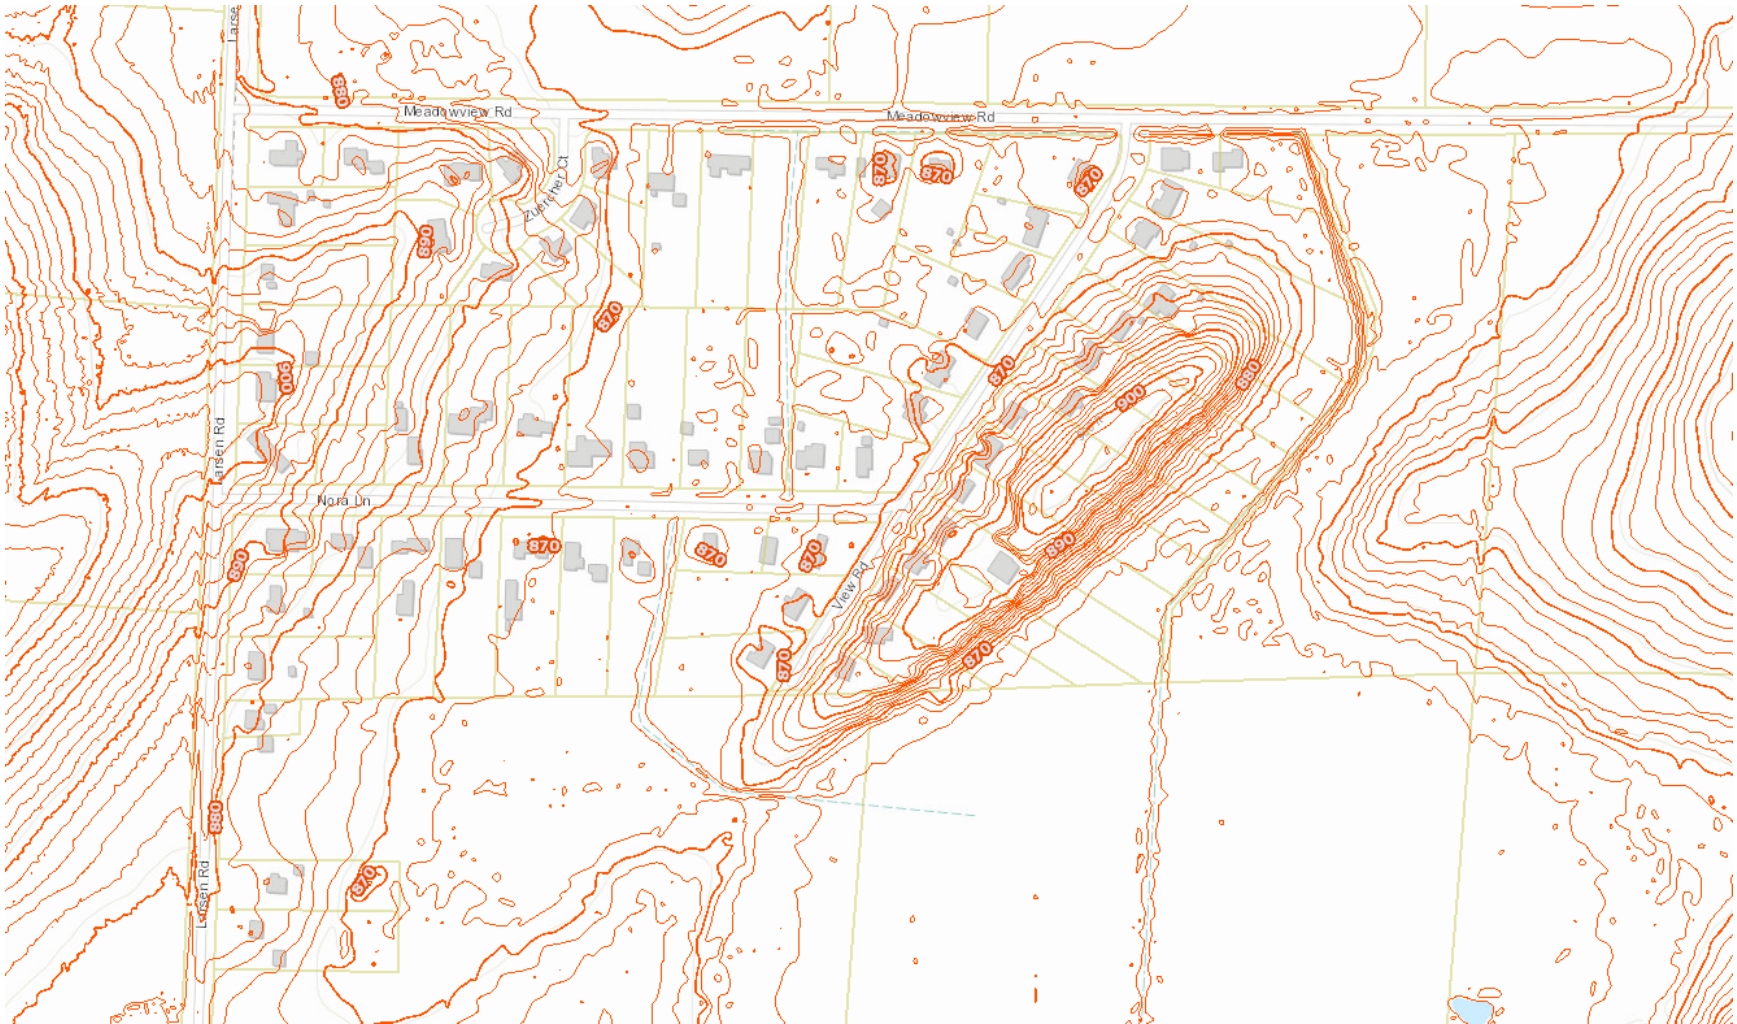

Meadowview Topographic Map

- Darker Lines Indicate 10-foot intervals.
- Lighter lines indicate 2 foot intervals.