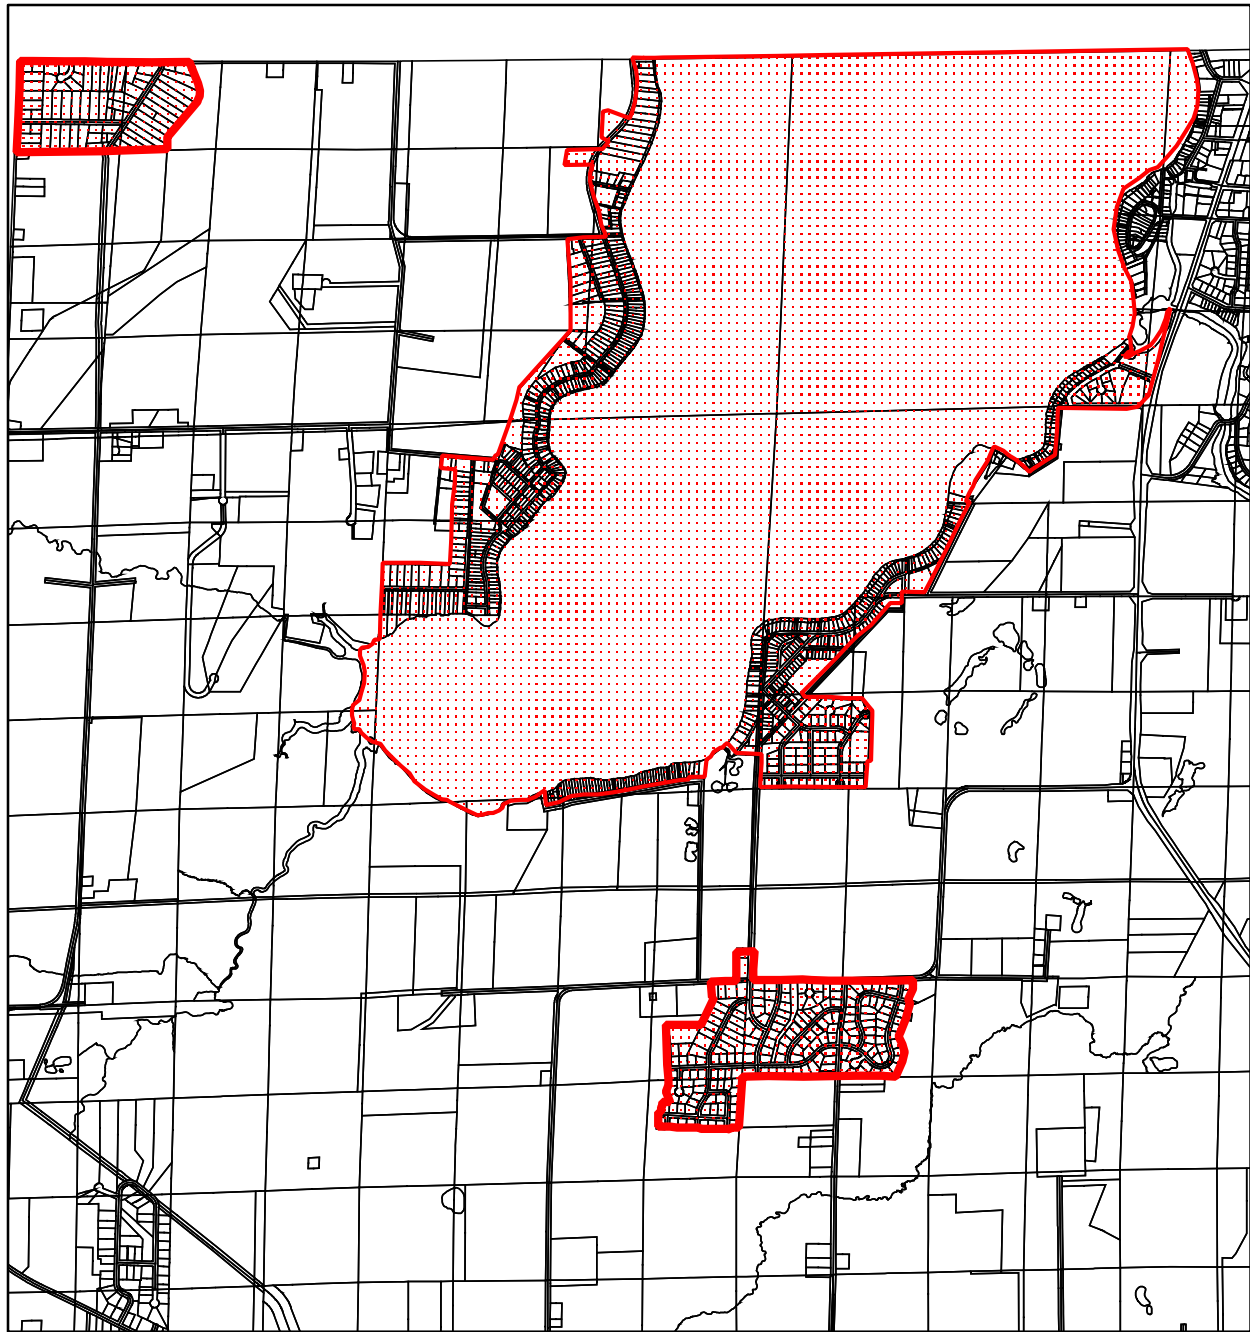

Waubesa Limited Service Area Boundaries as of January 4, 1999

Legend

 LSA Boundary

0 0.25 0.5 1 Miles

Source: Town of Dunn GIS
Originator Base Map: Dane County Land Information Office